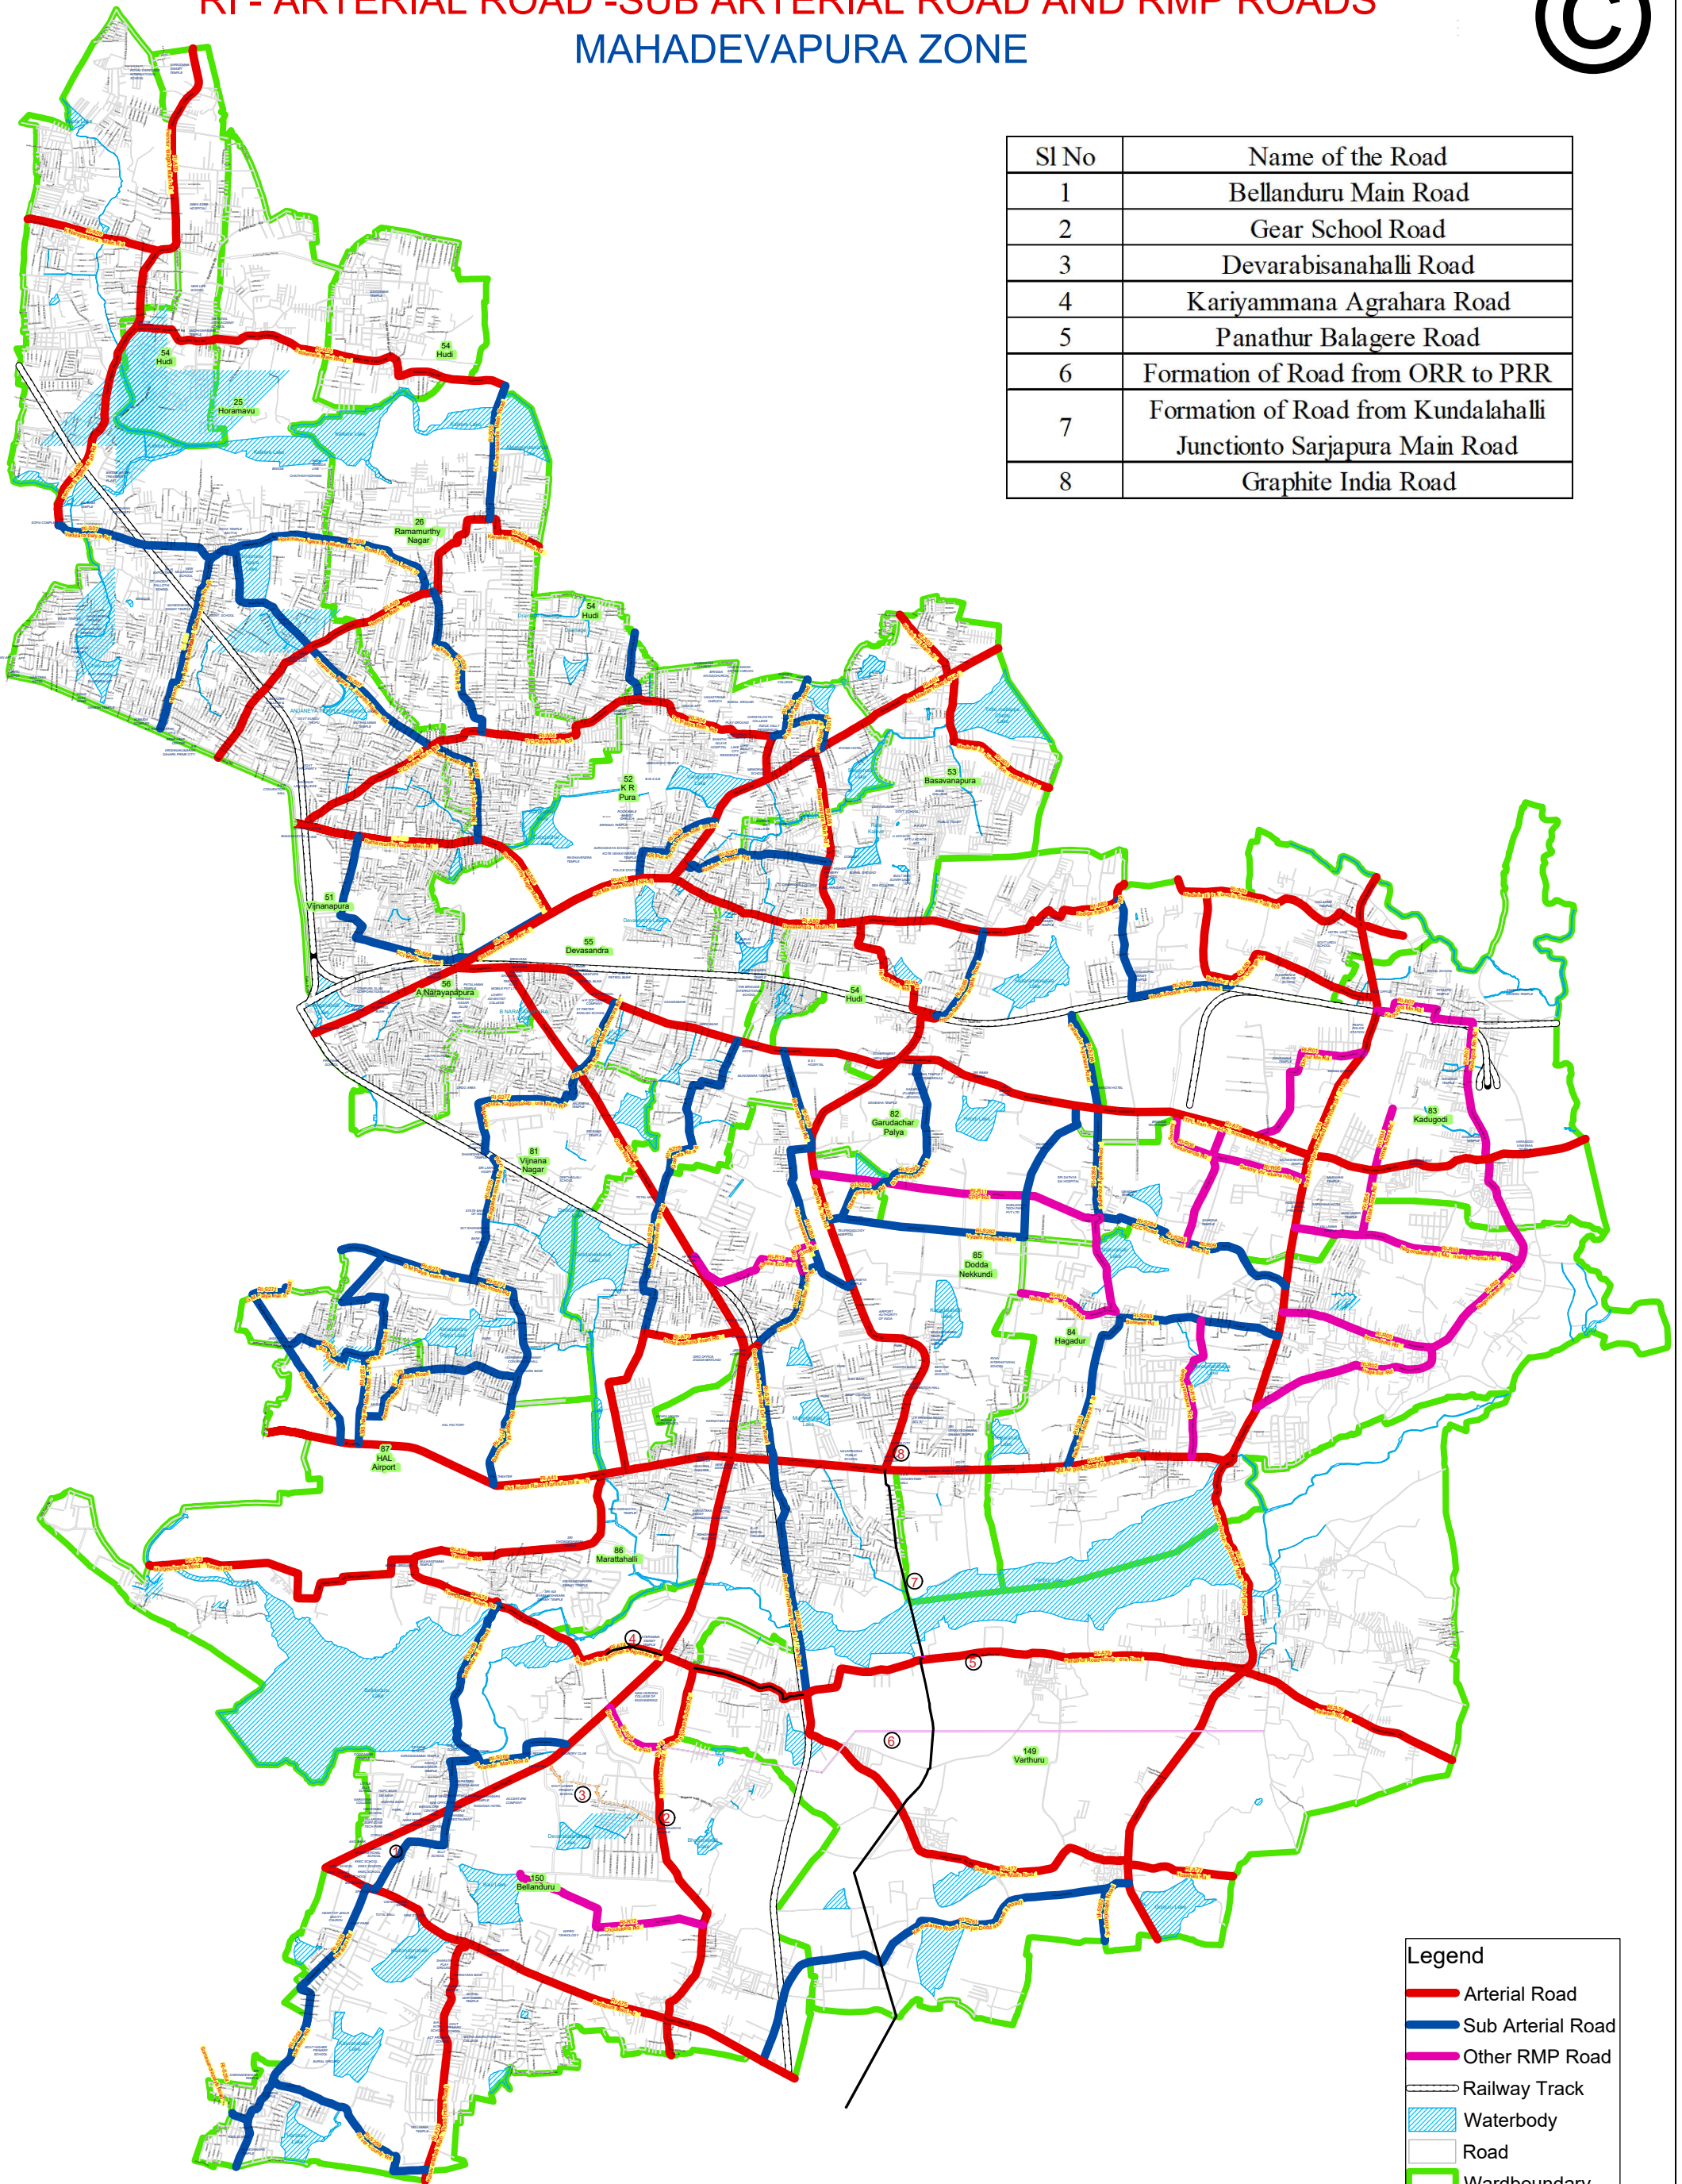

BRUHAT BENGALURU MAHANAGARA PALIKE
RI - ARTERIAL ROAD -SUB ARTERIAL ROAD AND RMP ROADS
MAHADEVAPURA ZONE

| Sl No | Name of the Road |
|-------|---|
| 1 | Bellanduru Main Road |
| 2 | Gear School Road |
| 3 | Devarabisanahalli Road |
| 4 | Kariyammana Agrahara Road |
| 5 | Panathur Balagere Road |
| 6 | Formation of Road from ORR to PRR |
| 7 | Formation of Road from Kundalahalli Junction to Sarjapura Main Road |
| 8 | Graphite India Road |

Legend

- Arterial Road
- Sub Arterial Road
- Other RMP Road
- Railway Track
- Waterbody
- Road
- Wardboundary